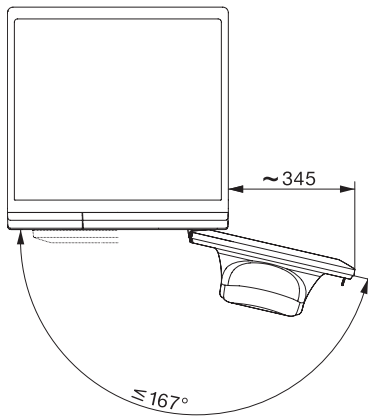

WEF 375 WPS PWash & 8kg

W1 wasmachine voorlader:

A | 8 kg | 1600 omw./min | QuickPowerWash | Voorstrijken | Miele@home

W1 installation drawing, slanted facia or straight facia, measures in mm

W1 drawing, slanted facia or straight facia, measures in mm

W1 drawing, slanted facia or straight facia, measures in mm

W1 drawing, slanted facia or straight facia, measures in mm