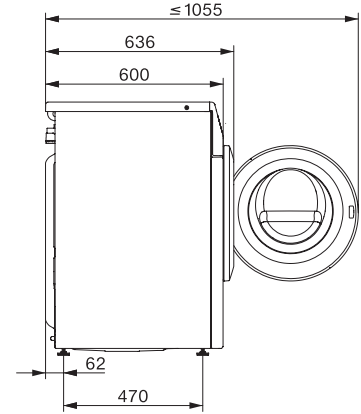

WEF 375 WPS PWash & 8kg

W1 wasmachine voorlader:

A | 8 kg | 1600 omw./min | QuickPowerWash | Voorstrijken | Miele@home

W1 installation drawing, slanted facia or straight facia, measures in mm

W1 drawing, slanted facia or straight facia, measures in mm

W1 drawing, slanted facia or straight facia, measures in mm

W1 drawing, slanted facia or straight facia, measures in mm