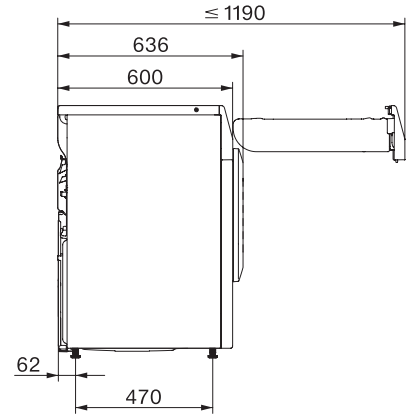

TEF775WP EcoSpeed&8kg

T1 warmtepompdroger:

A+++ | 8 kg | DryCare 40 | EcoSpeed | FragranceDos²

T1 installation drawing, slanted facia or straight facia, measures in mm

T1 drawing, slanted facia or straight facia, measures in mm

T1 drawing, slanted facia or straight facia, with porthole, measures in mm

T1 drawing, slanted facia or straight facia, measures in mm